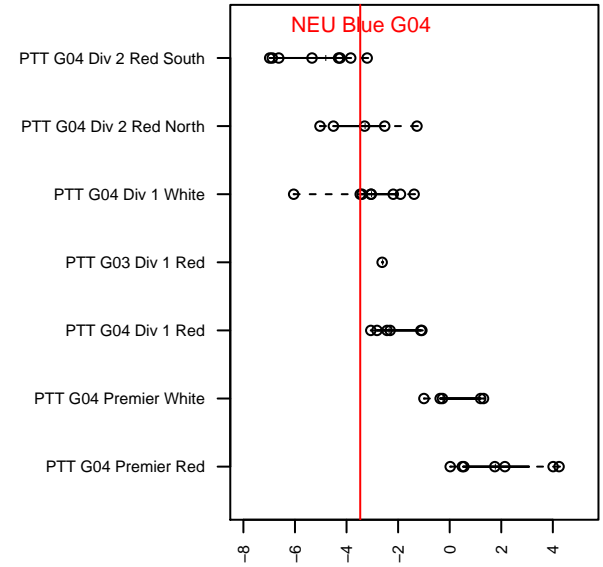

NEU Blue G04

Northeast United
Portland, OR
G04 total strength=1007
attack=2.32 defense=1.82
fall league = PTT G04 Div 1 White

alt names used:
NEU PDX 04G Blue
NEU PDX 04G Blue

Venues played:
2017 PTT G04 Division 1 White
2017 OYS Founders Cup G04

NEU Blue G04
Dots are actual minus expected GF (blue circles) and GA (red triangles).
Blue line is smoothed change in attack strength. Red is smoothed change in defense strength.

**attack and defense variance (black dot)
relative to other teams
and top 10 in region**

**attack and defense rating
relative to others at age
and all opponents in last 13 months**

Performance relative to 13 month average

Performance relative to 13 month average

date	home		away		venue	pred.home	pred.away
2017-11-12	FC Salmon Creek Nemesis Blue G04	3	NEU Blue G04	2	2017 OYS Founders Cup G04	3.48	1.31
2017-11-11	NEU Blue G04	2	SESC Swifts G04	2	2017 OYS Founders Cup G04	1.42	1.62
2017-11-04	Washington Timbers White 2 G04	0	NEU Blue G04	1	2017 OYS Founders Cup G04	0.55	1.38
2017-10-29	WUFC Gold G04	1	NEU Blue G04	1	2017 PTT G04 Division 1 White	1.80	0.73
2017-10-28	NEU Blue G04	0	Thelo Rage G04	3	2017 PTT G04 Division 1 White	1.64	2.10
2017-10-21	Rogue Valley Timbers Red G04	1	NEU Blue G04	1	2017 PTT G04 Division 1 White	1.06	1.08
2017-10-15	NEU Blue G04	3	LYS Cascades Red G04	1	2017 PTT G04 Division 1 White	1.83	2.41
2017-10-01	NEU Blue G04	0	PCU Red 2 G04	0	2017 PTT G04 Division 1 White	0.55	1.53
2017-09-24	Thelo Rage G04	6	NEU Blue G04	2	2017 PTT G04 Division 1 White	2.10	1.64
2017-09-17	LYS Cascades Red G04	1	NEU Blue G04	2	2017 PTT G04 Division 1 White	2.41	1.83
2017-09-16	NEU Blue G04	0	WUFC Gold G04	2	2017 PTT G04 Division 1 White	0.73	1.80
2017-09-10	TFA Willamette G04	0	NEU Blue G04	3	2017 PTT G04 Division 1 White	0.40	2.44
2017-09-09	NEU Blue G04	0	Westside Timbers Samba TS G04	3	2017 PTT G04 Division 1 White	0.40	1.74